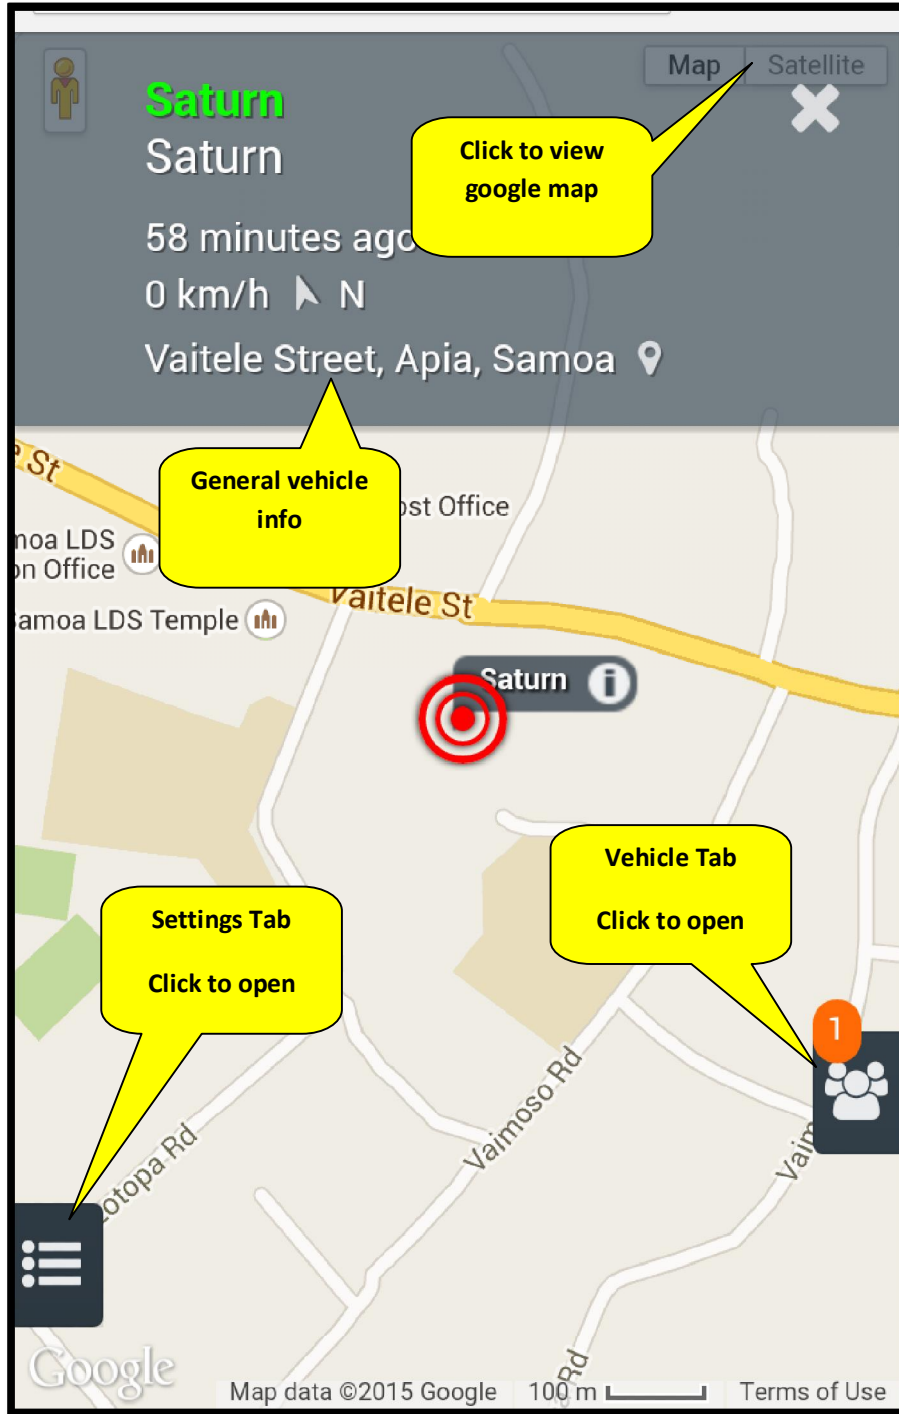

Skyeye Tracking Mobile Interface User Guide v2.0

Contents

Logging In.....	2
General User Interface	3
Settings Tab.....	4
Vehicle Tab.....	5
Drawing Tracks.....	6
Wipe drawn tracks	7

Logging In

Click on the link below and then enter your credentials at the prompt . Save as favourite link or bookmark on your mobile device for easy access.

<http://54.193.32.0/skyeye/m/>

Log In

Username

 admin

Password

LOG IN

 [Desktop version](#)

General User Interface

Settings Tab

Vehicle Tab

Drawing Tracks

Wipe drawn tracks