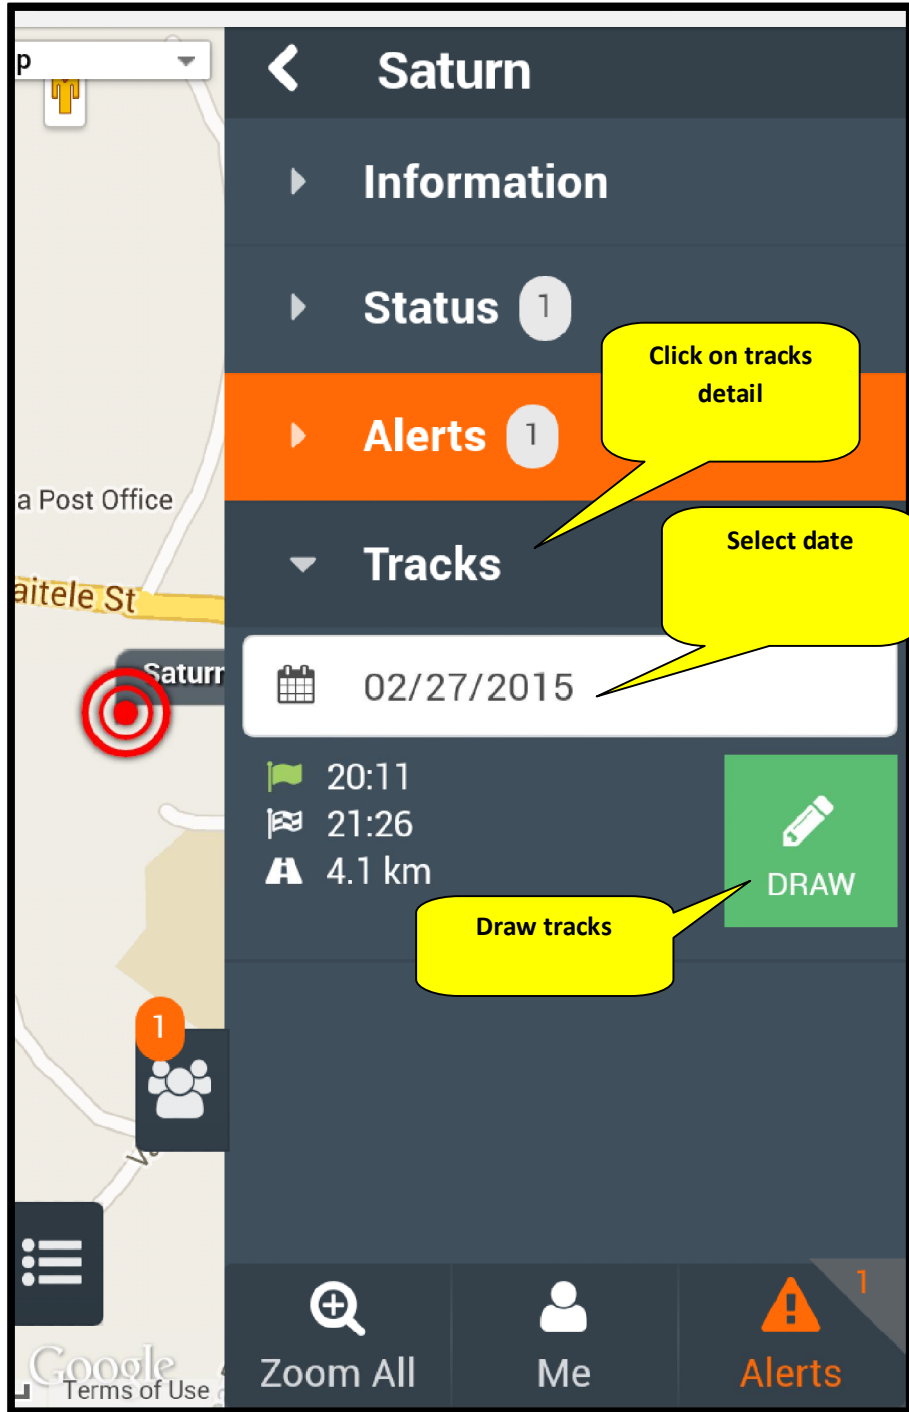

Skyeye Tracking Mobile Interface User Guide v2.0

Contents

Logging In.....	2
General User Interface	3
Settings Tab.....	4
Vehicle Tab.....	5
Drawing Tracks.....	6
Wipe drawn tracks	7

Logging In

Click on the link below and then enter your credentials at the prompt . Save as favourite link or bookmark on your mobile device for easy access.

<http://54.193.32.0/skyeye/m/>

Log In

Username

 admin

Password

LOG IN

 [Desktop version](#)

General User Interface

Settings Tab

Vehicle Tab

Drawing Tracks

Wipe drawn tracks