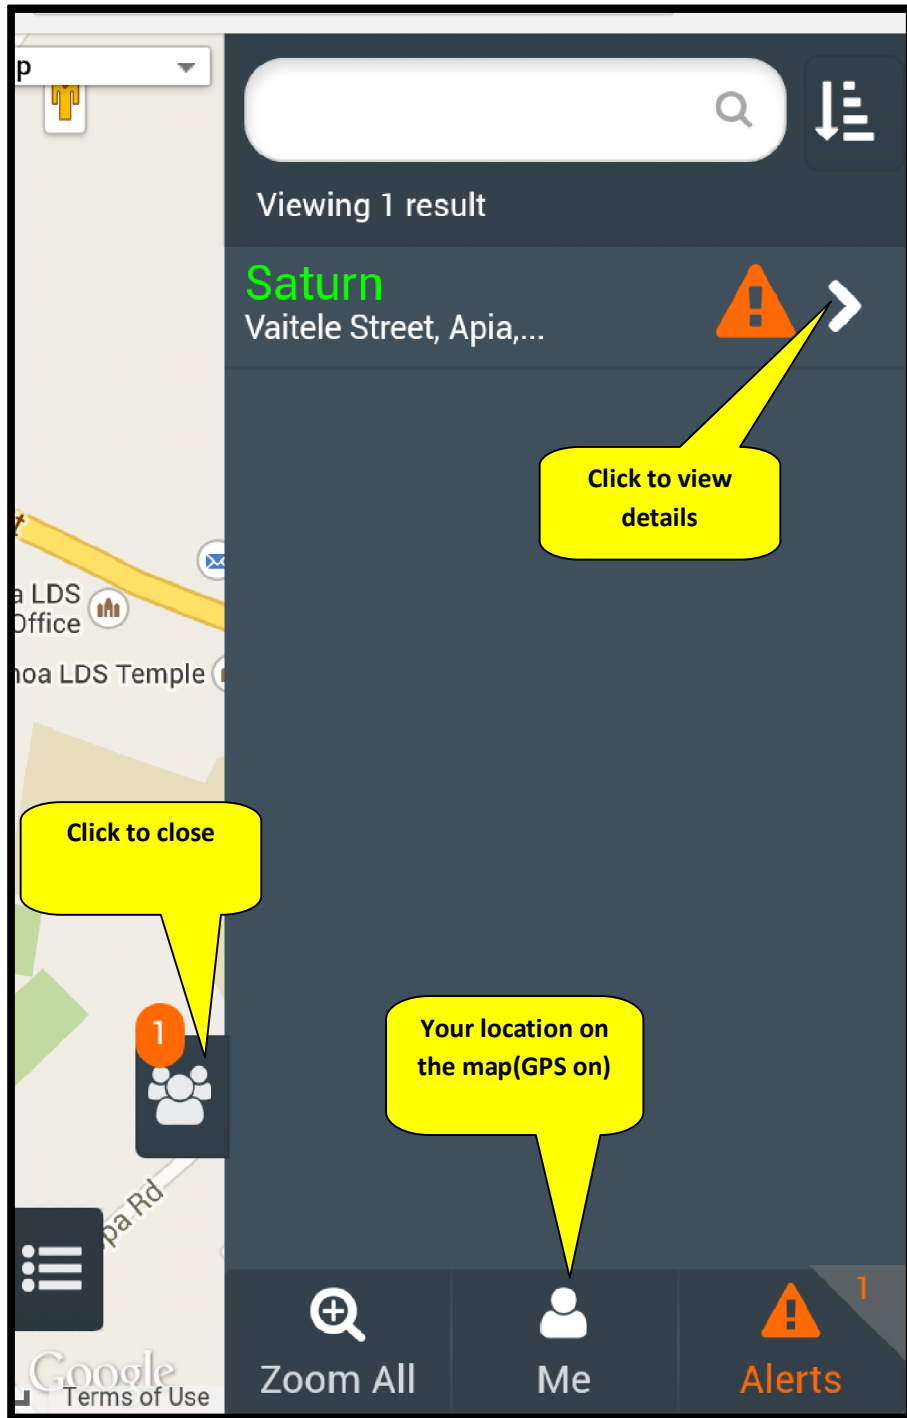

Skyeye Tracking Mobile Interface User Guide v2.0

Contents

Logging In.....	2
General User Interface	3
Settings Tab.....	4
Vehicle Tab.....	5
Drawing Tracks.....	6
Wipe drawn tracks	7

Logging In

Click on the link below and then enter your credentials at the prompt . Save as favourite link or bookmark on your mobile device for easy access.

<http://54.193.32.0/skyeye/m/>

Log In

Username

 admin

Password

LOG IN

 [Desktop version](#)

General User Interface

Settings Tab

Vehicle Tab

Drawing Tracks

Wipe drawn tracks