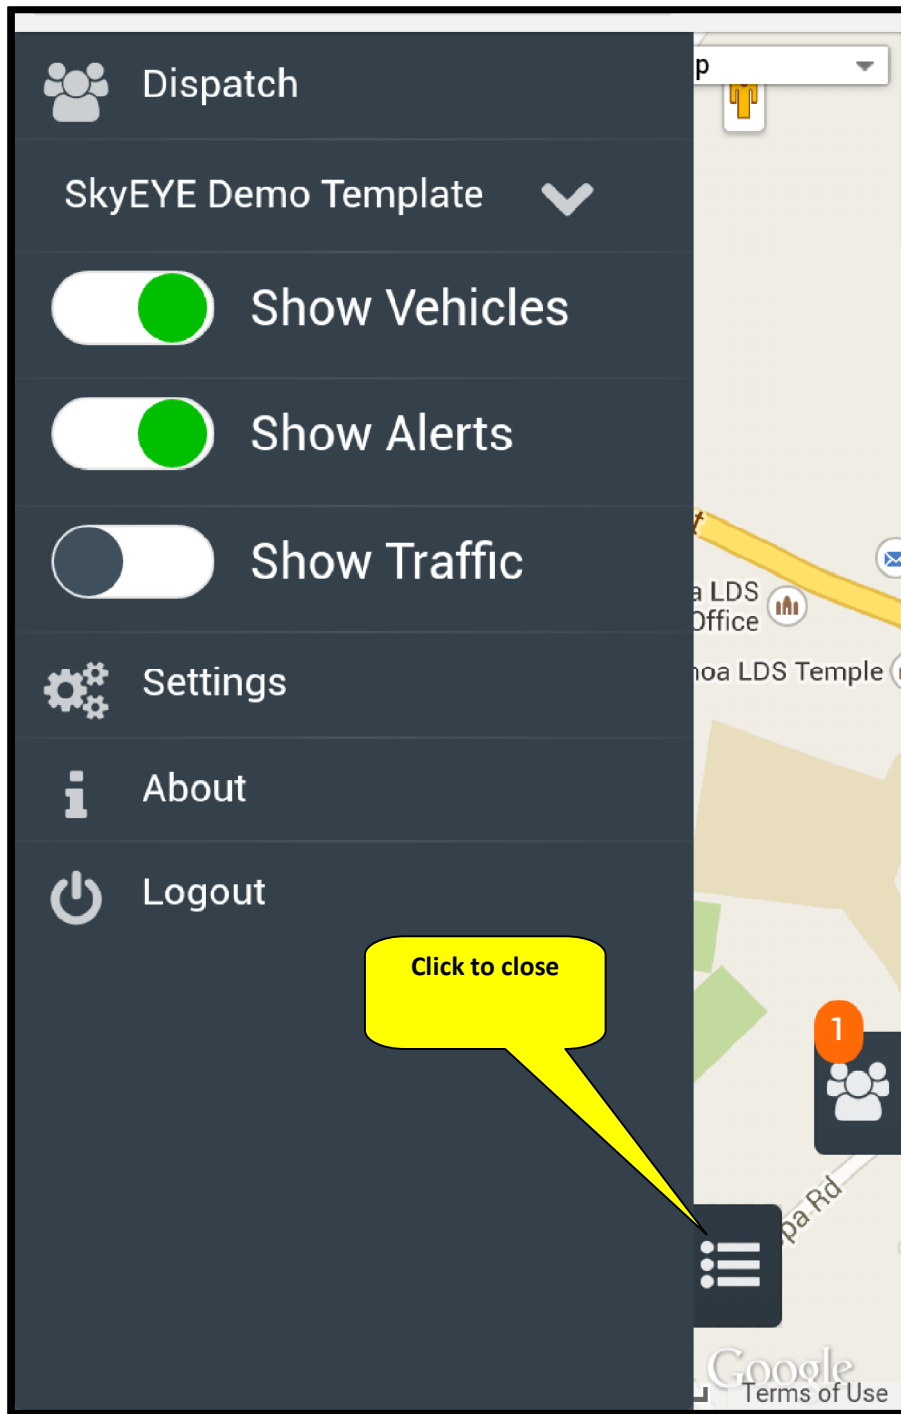

Skyeye Tracking Mobile Interface User Guide v2.0

Contents

Logging In.....	2
General User Interface	3
Settings Tab.....	4
Vehicle Tab.....	5
Drawing Tracks.....	6
Wipe drawn tracks	7

Logging In

Click on the link below and then enter your credentials at the prompt . Save as favourite link or bookmark on your mobile device for easy access.

<http://54.193.32.0/skyeye/m/>

Log In

Username

 admin

Password

LOG IN

 [Desktop version](#)

General User Interface

Settings Tab

Vehicle Tab

Drawing Tracks

Wipe drawn tracks